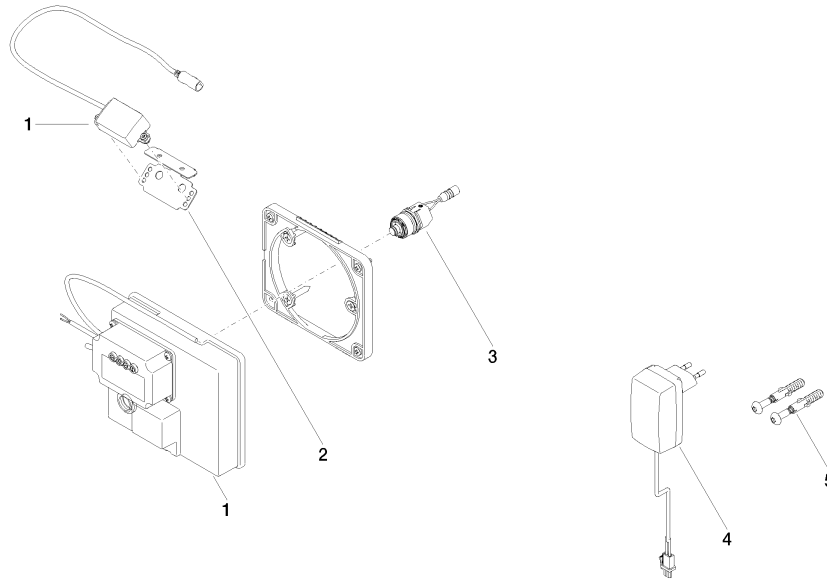

SYMETRICS eSET Touchfree Basin mixer without pop-up waste without temperature setting - Chrome

ST 010 203 0740

Spare parts list

No.	Item Number	Name	Quantity used	Delivery time
1	90 10 01 177 00 90	electronic accessories	1	2
2	90 17 20 199 00 90	holder	1	2
3	04 30 50 079 00 90	valve	1	2
4	04 10 01 050 00 90	power supply	1	60
5	04 30 31 024 01 90	fixing set	1	2