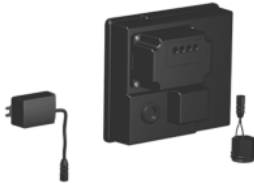

## SYMETRICS eSET Touchfree Basin mixer without pop-up waste without temperature setting - Chrome

---

ST 010 203 0740

- automatic hygiene flush
  - suitable for thermal disinfection
  - adjustable follow-up time
  - high-frequency sensors with self-calibration
  - magnetic valve
  - 100-240 V AC / 12 V DC, 50-60 Hz, 18 W power supply unit, incl. country-specific adapter set
- Cannot be combined with basins in conducting materials (e.g. steel, river stone).**  
**Cannot be combined with basins that have a closing drain.**  
**ATTENTION: Separate terms and conditions for electronic articles are applicable.**

### Individual components of this set

---

You need the following components for this set

1x

42 766 970 90

1x

13 800 740-00

## SYMETRICS eSET Touchfree Basin mixer without pop-up waste without temperature setting - Chrome

---

ST 010 203 0740

## SYMETRICS eSET Touchfree Basin mixer without pop-up waste without temperature setting - Chrome

ST 010 203 0740

Fits: IMO, LULU, MADISON, MEM, TARA, CL.1, LISSÉ, VAIA, META, CYO

- automatic hygiene flush
  - suitable for thermal disinfection
  - adjustable follow-up time
  - high-frequency sensors with self-calibration
  - magnetic valve
  - 100-240 V AC / 12 V DC, 50-60 Hz, 18 W power supply unit, incl. country-specific adapter set
- Cannot be combined with basins in conducting materials (e.g. steel, river stone).  
Cannot be combined with basins that have a closing drain.**  
**ATTENTION: Separate terms and conditions for electronic articles are applicable.**