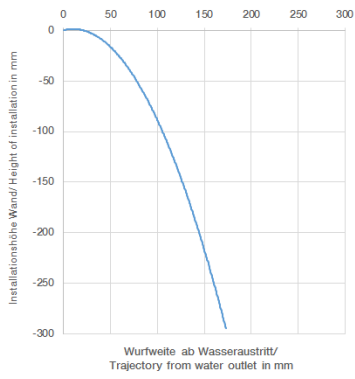

SYMETRICS eSET Touchfree Basin mixer without pop-up waste without temperature setting - Chrome

---

ST 010 203 0740

Trajectory diagram