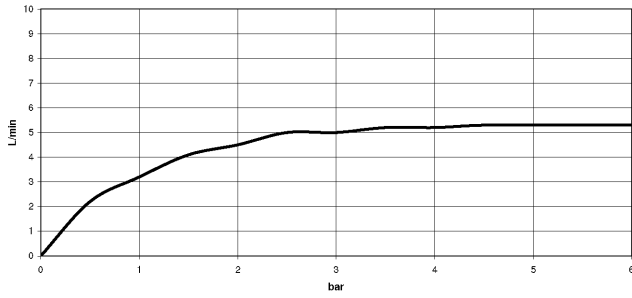

SYMETRICS eSET Touchfree Basin mixer without pop-up waste without temperature setting - Chrome

ST 010 203 0740
mm [inches]

Flow rate chart